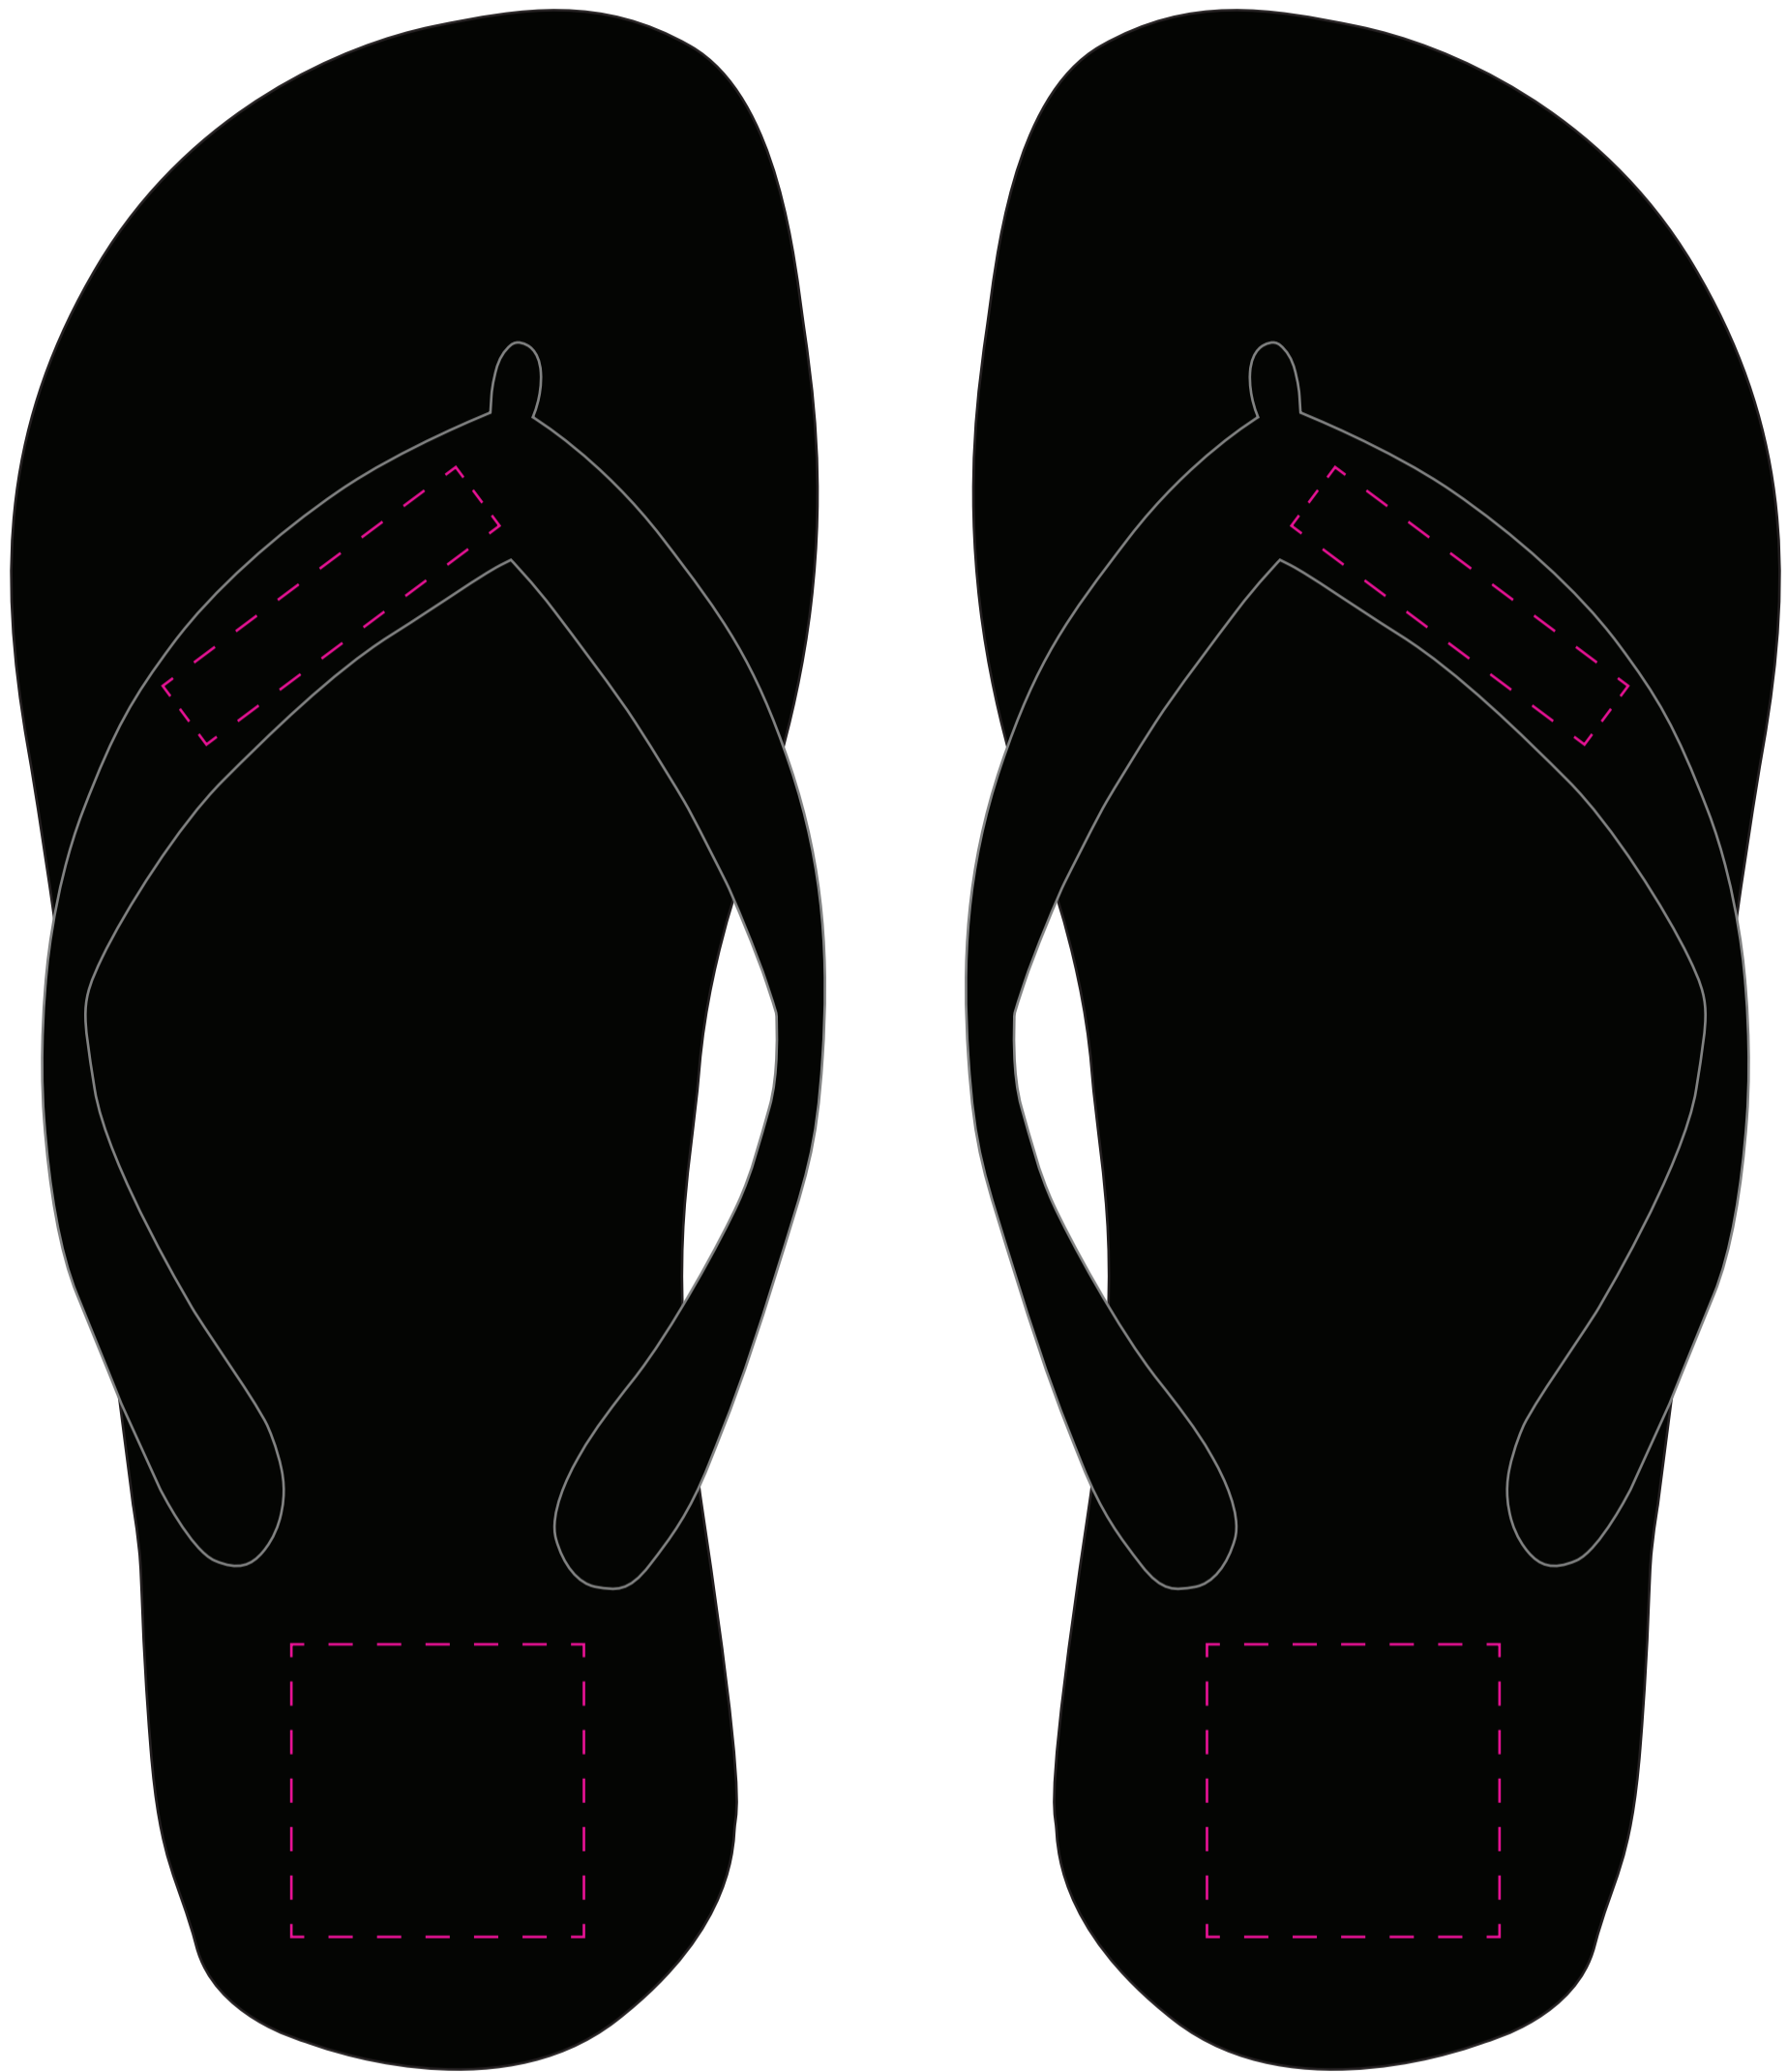

Approval Proof

Colours

 Text

Product Colour

 Black

Flip-Flop with Solid Strap
Men: 42-44 Women: 36-38
Branding Method: Pad Printed

Logo Size

Terms & Conditions

It is the clients responsibility to check the above artwork has been produced correctly by our factory to suit the manufacturing process. Whilst every effort has been made to copy the artwork provided, certain pantones have a tolerance of -10% +10% colour variation. Please note colours can vary from monitor so always check the pantone. Any correction/amendments after Moulds/Screens have been created will result in a new Mould/Screen being required and charged. By signing off acceptance you have agreed to proceed and such no errors or omissions can be accepted or highlighted once the goods have been delivered.

Please note small texts may fill and become illegible